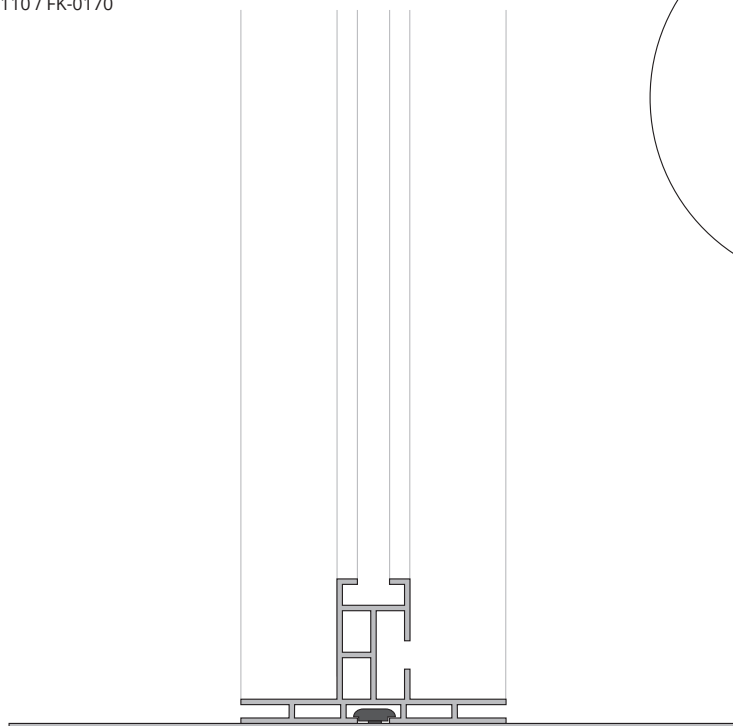

1

FK-0200

DOUBLE 80 CLOSED

OPTION FOR FOOTPLATE

OPTION FOR EXTENSION

FK-0500

2

Option 1

Option 2

Option 3

Option 4

Option 5

OPTION CEILING MOUNT

Up facing frame is the Double 80

FK-0300

FK-0360

OPTION FOR FOOTPLATE

Up facing frame is the Double 80

FK-0100 / FK-0105 / FK-0107 / FK-0110 / FK-0170

3